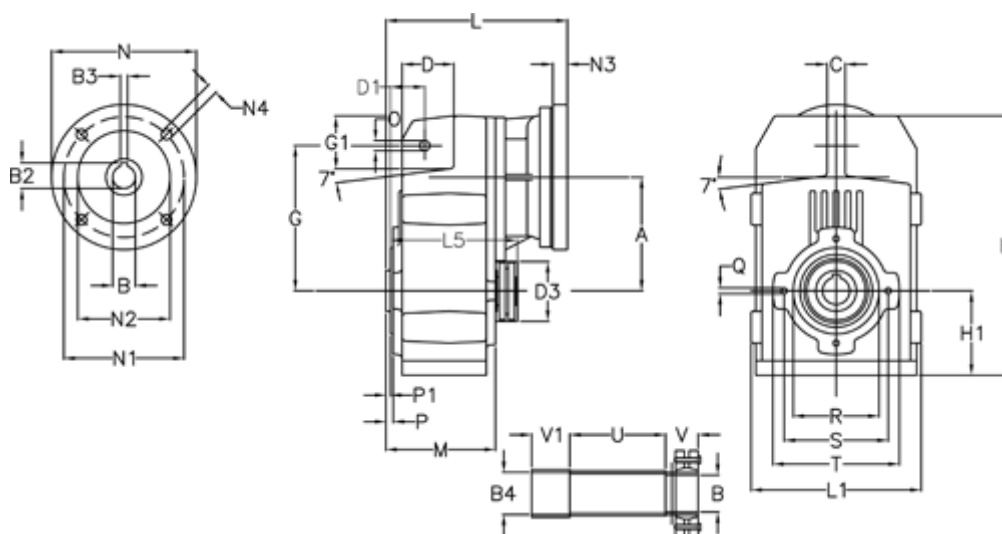

Article number: 29560383165220

Description: Shaft mounted gear
A314S-831,6-P63B5

Measures

A = 150.50	D1 = 54.0	I5 = 180.0	P1 = 3.5	V1 = 42
B = 36	d3 = 90	M = 125.0	Q = M10x17	
B1 = 11	G = 170	N = 140	R = 110	
B2 = 12.8	G1 = 84.0	N1 = 115	S = 130	
B3 = 4	H = 326.0	N2 = 95	T = 150	
B4 = 38	H1 = 102.0	N4 = M8x19	Tightening torque N m = 14.5	
C = 20	L = 283.0	O = 13	U = 73.0	
D = 68.0	L1 = 210	P = 6.5	V = 42	